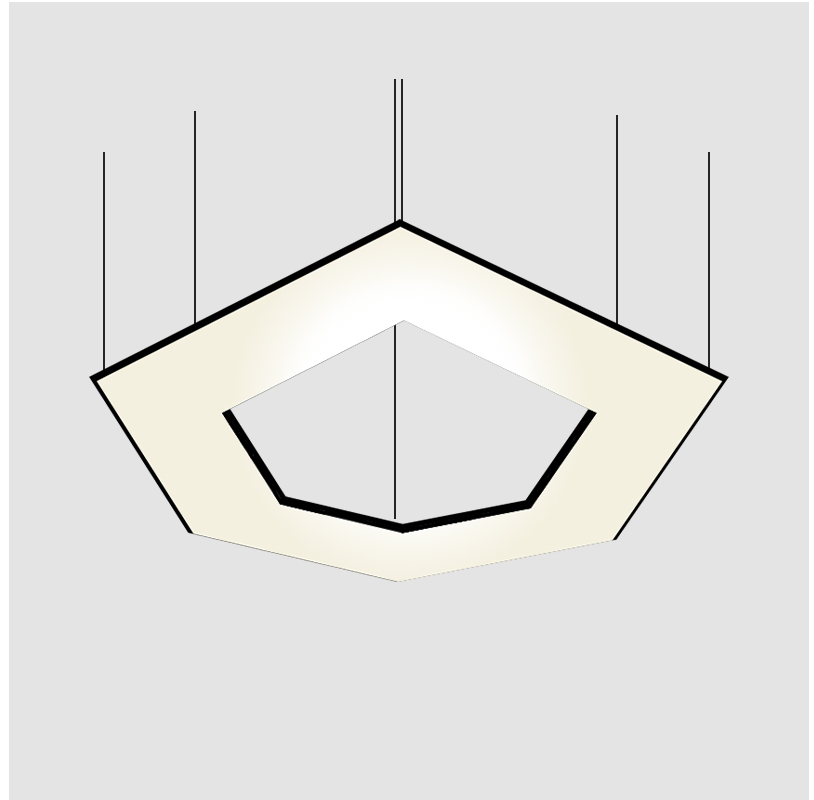

A51095- -

base number   Color   Finish
Temperature   Options

1. To build a product code in our configurator select the specify button on the base model # product page
2. To build a manual product code on this datasheet choose from the options listed below in blue font and add the suffix to the base model #

GENERAL

Series: Infinite Honeycomb
Partner: Ivela
Division: Architectural
Installation: Suspension
Product Type: Panels
Mounting Location: Ceiling
Light Distribution: Direct

PHYSICAL

Shape: Hexagon
Length (mm): 1508
Length (in): 59 ³/₈
Width (mm): 1306
Width (in): 51 ⁷/₁₆
Height (mm): 19
Height (in): 1 ¹/₁₆
Max. Overall Height (mm): 3019
Max. Overall Height (in): 118 ⁷/₈
Diffuser: PMMA - Opal
Fixture Finish: WHI / BLK / GLD
Fixture Material: Aluminum
Cable Details: 3,000mm / 118 1/8" - Transparent Cable

ELECTRICAL

Lamp Type: LED
Input Wattage (W): 90
Dimming: Tri-Mode (Non-Dimming and Phase Dimming (120Vac only) and 0-10V Dimming)
Driver Included: No
Driver Location: Remote
Driver Type: Constant Voltage - Universal
Driver Class: Class 2
Housing: ENCP 5 (ERP) ENCP 8 (SC Power)
Input Voltage (V): 120 - 277
Output Voltage (V): 24

LED

Color Temperature (°K): 2700 / 3000 / 3500 / 4000
Max. Delivered Lumen (lm): 5400 / 5625 / 5792 / 5962
Nominal Lumen (lm): 10800 / 11250 / 11585 / 11925
CRI: >93 CRI
Lamp Life (hrs): 50000

OPTICAL

RATINGS AND CERTIFICATIONS

Certified By: CSA Certified to UL and CSA Standards
IP rating: IP20